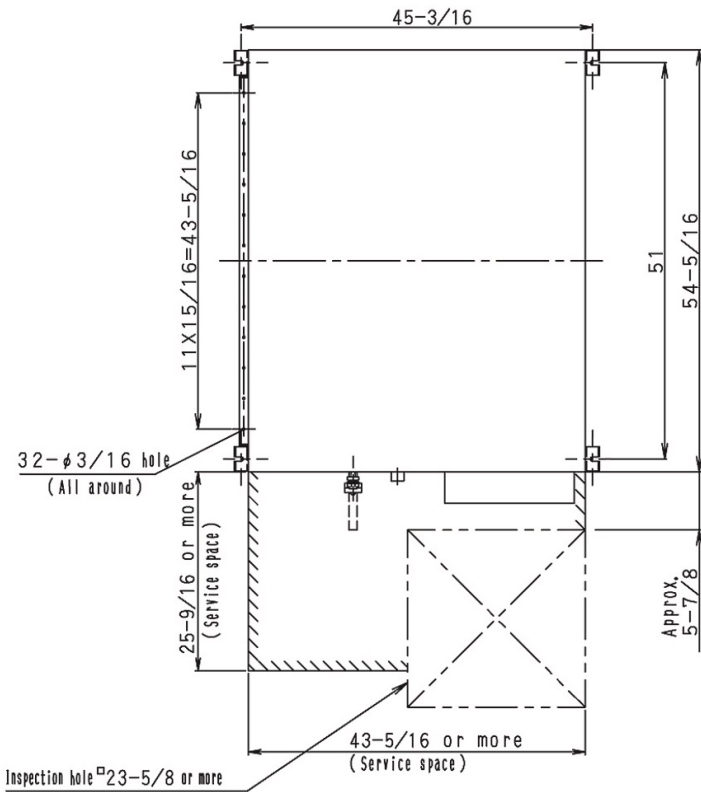

BENEFITS

- Can connect to heat pump or heat recovery VRV

VRV

Submittal Data Sheet

6.0-Ton 100% Outside Air Processing Unit

FXMQ72MFVJU

PERFORMANCE

Indoor Unit Model No.	FXMQ72MFVJU	Indoor Unit Name:	6.0-Ton 100% Outside Air Processing Unit
Type:	Ducted	Rated Cooling Conditions:	Indoor (°F DB/WB): 80 / 67 Ambient (°F DB/WB): 95 / 75
Rated Cooling Capacity (Btu/hr):	72,000	Rated Heating Conditions:	Indoor (°F DB/WB): 70 / 60 Ambient (°F DB/WB): 47 / 43
Sensible Capacity (Btu/hr):		Rated Piping Length(ft):	
Cooling Input Power (kW):	0.550	Rated Height Separation (ft):	
Rated Heating Capacity (Btu/hr):	47,000		
Heating Input Power (kW):	0.55		

INDOOR UNIT DETAILS

Power Supply (V/Hz/Ph):	208-230 / 60 / 1	Airflow Rate (H) (CFM):	988
Power Supply Connections:	L1, L2, Ground	Moisture Removal (Gal/hr):	
Min. Circuit Amps MCA (A):	3.6	Gas Pipe Connection (inch):	3/4
Max Overcurrent Protection (MOP) (A):	15	Liquid Pipe Connection (inch):	3/8
Dimensions (HxWxD) (in):	18-1/2 x 54-3/8 x 43-5/16	Condensate Connection (inch):	1
Net Weight (lb):	271	Sound Pressure (H) (dBA):	48
Ext. Static Pressure (Rated/Max) (inWg):	0.96" / 0.96"	Sound Power Level (dBA):	

Submittal Data Sheet

6.0-Ton 100% Outside Air Processing Unit
FXMQ72MFVJU

DIMENSIONAL DRAWING

Ductwork Opening:

Model No.	Supply Opening		Return Opening	
	Height	Width	Height	Width
FXMQ72MFVJU	$14\frac{3}{16}$ "	$48\frac{7}{16}$ "	$14\frac{3}{16}$ "	** $22\frac{13}{16}$ "
FXMQ96MFVJU	$14\frac{3}{16}$ "	$48\frac{7}{16}$ "	$14\frac{3}{16}$ "	** $39\frac{1}{2}$ "

(Note: Opening dimension base on Fixing Hole Center)

(**: Dimensions to cutout opening)

FXMQ72/96MF Unit (in.)

A View

B View (For FXMQ72MFVJU)

B View (For FXMQ96MFVJU)