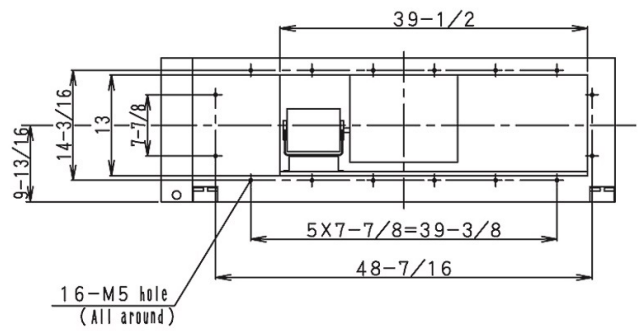

Submittal Data Sheet

6.0-Ton 100% Outside Air Processing Unit
FXMQ72MFVJU

DIMENSIONAL DRAWING

Ductwork Opening:

Model No.	Supply Opening		Return Opening	
	Height	Width	Height	Width
FXMQ72MFVJU	$14\frac{3}{16}$ "	$48\frac{7}{16}$ "	$14\frac{3}{16}$ "	** $22\frac{13}{16}$ "
FXMQ96MFVJU	$14\frac{3}{16}$ "	$48\frac{7}{16}$ "	$14\frac{3}{16}$ "	** $39\frac{1}{2}$ "

(Note: Opening dimension base on Fixing Hole Center)

(**: Dimensions to cutout opening)

FXMQ72/96MF Unit (in.)

A View

B View (For FXMQ72MFVJU)

B View (For FXMQ96MFVJU)