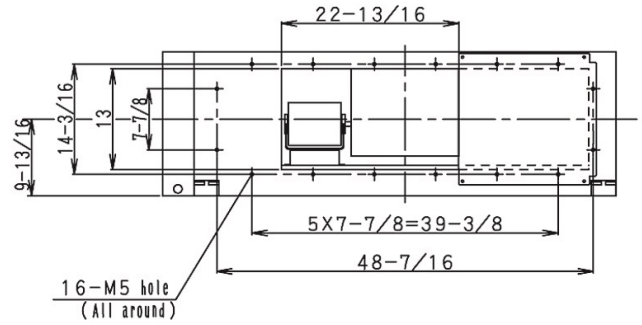

Submittal Data Sheet

6.0-Ton 100% Outside Air Processing Unit
FXMQ72MFVJU

DIMENSIONAL DRAWING

Ductwork Opening:

Model No.	Supply Opening		Return Opening	
	Height	Width	Height	Width
FXMQ72MFVJU	$14\frac{3}{16}$ "	$48\frac{7}{16}$ "	$14\frac{3}{16}$ "	** $22\frac{13}{16}$ "
FXMQ96MFVJU	$14\frac{3}{16}$ "	$48\frac{7}{16}$ "	$14\frac{3}{16}$ "	** $39\frac{1}{2}$ "

(Note: Opening dimension base on Fixing Hole Center)

(**: Dimensions to cutout opening)

FXMQ72/96MF Unit (in.)

A View

B View (For FXMQ72MFVJU)

B View (For FXMQ96MFVJU)