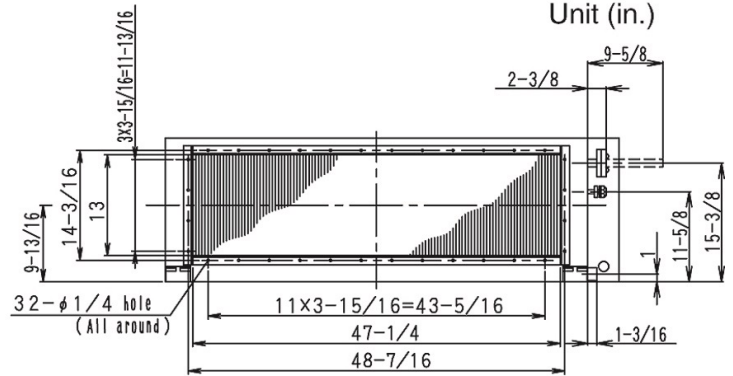

Submittal Data Sheet

6.0-Ton 100% Outside Air Processing Unit
FXMQ72MFVJU

DIMENSIONAL DRAWING

Ductwork Opening:

Model No.	Supply Opening		Return Opening	
	Height	Width	Height	Width
FXMQ72MFVJU	$14\frac{3}{16}$ "	$48\frac{7}{16}$ "	$14\frac{3}{16}$ "	** $22\frac{13}{16}$ "
FXMQ96MFVJU	$14\frac{3}{16}$ "	$48\frac{7}{16}$ "	$14\frac{3}{16}$ "	** $39\frac{1}{2}$ "

(Note: Opening dimension base on Fixing Hole Center)

(**: Dimensions to cutout opening)

FXMQ72/96MF Unit (in.)

A View

B View (For FXMQ72MFVJU)

B View (For FXMQ96MFVJU)