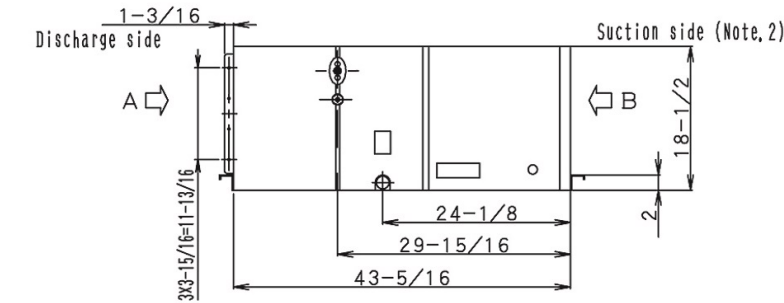

BENEFITS

- Can connect to heat pump or heat recovery VRV

VRV

Submittal Data Sheet

6.0-Ton 100% Outside Air Processing Unit

FXMQ72MFVJU

PERFORMANCE

Indoor Unit Model No.	FXMQ72MFVJU	Indoor Unit Name:	6.0-Ton 100% Outside Air Processing Unit
Type:	Ducted	Rated Cooling Conditions:	Indoor (°F DB/WB): 80 / 67 Ambient (°F DB/WB): 95 / 75
Rated Cooling Capacity (Btu/hr):	72,000	Rated Heating Conditions:	Indoor (°F DB/WB): 70 / 60 Ambient (°F DB/WB): 47 / 43
Sensible Capacity (Btu/hr):		Rated Piping Length(ft):	
Cooling Input Power (kW):	0.550	Rated Height Separation (ft):	
Rated Heating Capacity (Btu/hr):	47,000		
Heating Input Power (kW):	0.55		

INDOOR UNIT DETAILS

Power Supply (V/Hz/Ph):	208-230 / 60 / 1	Airflow Rate (H) (CFM):	988
Power Supply Connections:	L1, L2, Ground	Moisture Removal (Gal/hr):	
Min. Circuit Amps MCA (A):	3.6	Gas Pipe Connection (inch):	3/4
Max Overcurrent Protection (MOP) (A):	15	Liquid Pipe Connection (inch):	3/8
Dimensions (HxWxD) (in):	18-1/2 x 54-3/8 x 43-5/16	Condensate Connection (inch):	1
Net Weight (lb):	271	Sound Pressure (H) (dBA):	48
Ext. Static Pressure (Rated/Max) (inWg):	0.96" / 0.96"	Sound Power Level (dBA):	

Submittal Data Sheet

6.0-Ton 100% Outside Air Processing Unit
FXMQ72MFVJU

DIMENSIONAL DRAWING

Ductwork Opening:

Model No.	Supply Opening		Return Opening	
	Height	Width	Height	Width
FXMQ72MFVJU	$14\frac{3}{16}$ "	$48\frac{7}{16}$ "	$14\frac{3}{16}$ "	** $22\frac{13}{16}$ "
FXMQ96MFVJU	$14\frac{3}{16}$ "	$48\frac{7}{16}$ "	$14\frac{3}{16}$ "	** $39\frac{1}{2}$ "

(Note: Opening dimension base on Fixing Hole Center)

(**: Dimensions to cutout opening)

FXMQ72/96MF Unit (in.)

A View

B View (For FXMQ72MFVJU)

B View (For FXMQ96MFVJU)